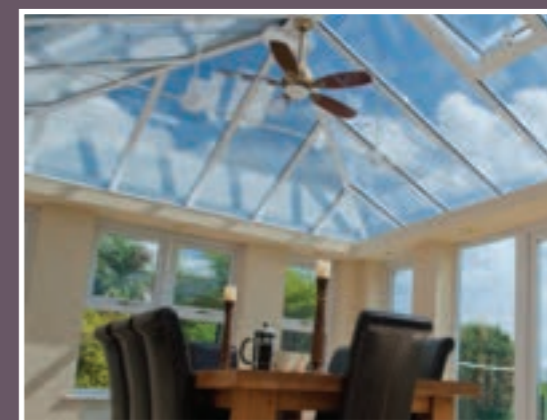

A roof that cleans itself...

We use a new generation of self cleaning glass to offer you the ultimate in low maintenance technology. All our roof glass units come with an invisible dual action coating to it's external face which uses the ultraviolet rays in natural daylight to breakdown dirt. Then, when it rains, rather than forming droplets that stick to the glass surface, water 'sheets' down the glass literally carrying the dirt with it. Given the climate we live in this technology really does work !