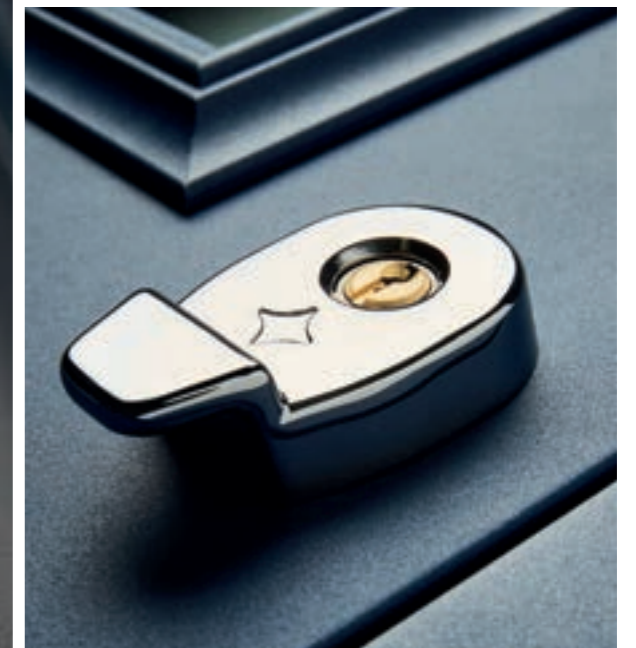

YOUR SECURITY IS OUR PRIORITY

Safety and security were central to each design decision in the development of the new Designer Door range, with each door meeting the requirements of PAS24, a British Standards test used to assess the security performance of windows and doors.

The doors' block construction features a hidden fixing system to ensure maximum protection and every door comes with the choice of two high-security locking mechanisms. You can choose between a multi-point slam lock, which means that the door locks automatically each time you close it, and is opened by a key, or a 10-point lock, where the door can only be locked and unlocked with the key. Both locks offer the same high level of security, so the choice really comes down to which one best suits your lifestyle.

Completing the range of security features, all our doors also have adjustable hinges and locks, fully integrated glazing panels (eliminating the need for glazing beads), tamper protection and drill-proof cylinders. Every door also features a completely hidden sash and fixing system which protects the lock body.

PAS 24:2016
ACCREDITED