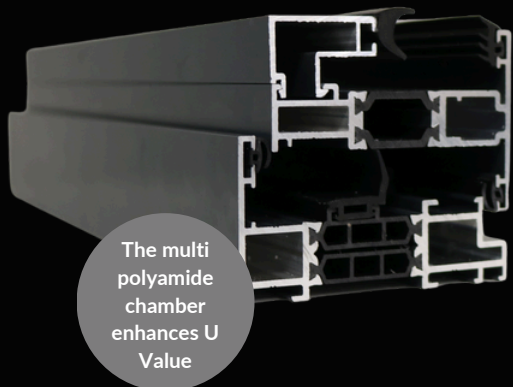

The ALUNA Window is available with our standard or super slim sash for minimal sightlines. Flush options are also available for enhanced aesthetics.

With its elegant, contemporary design, the ALUNA Window perfectly complements our other ALUNA systems, bringing you a cohesive range of products. All configurations of the ALUNA Window system can be finished in several glazing options to create a style that suits any property.

- 28-44mm glazing options
- Heritage/ flush & standard window options
- 1.4 U-value
- Energy rating A (WER)
- Side hung / top hung / fixed light options available
- NEW 73mm aluminium profile option perfectly complements the ALUNA Bifold system